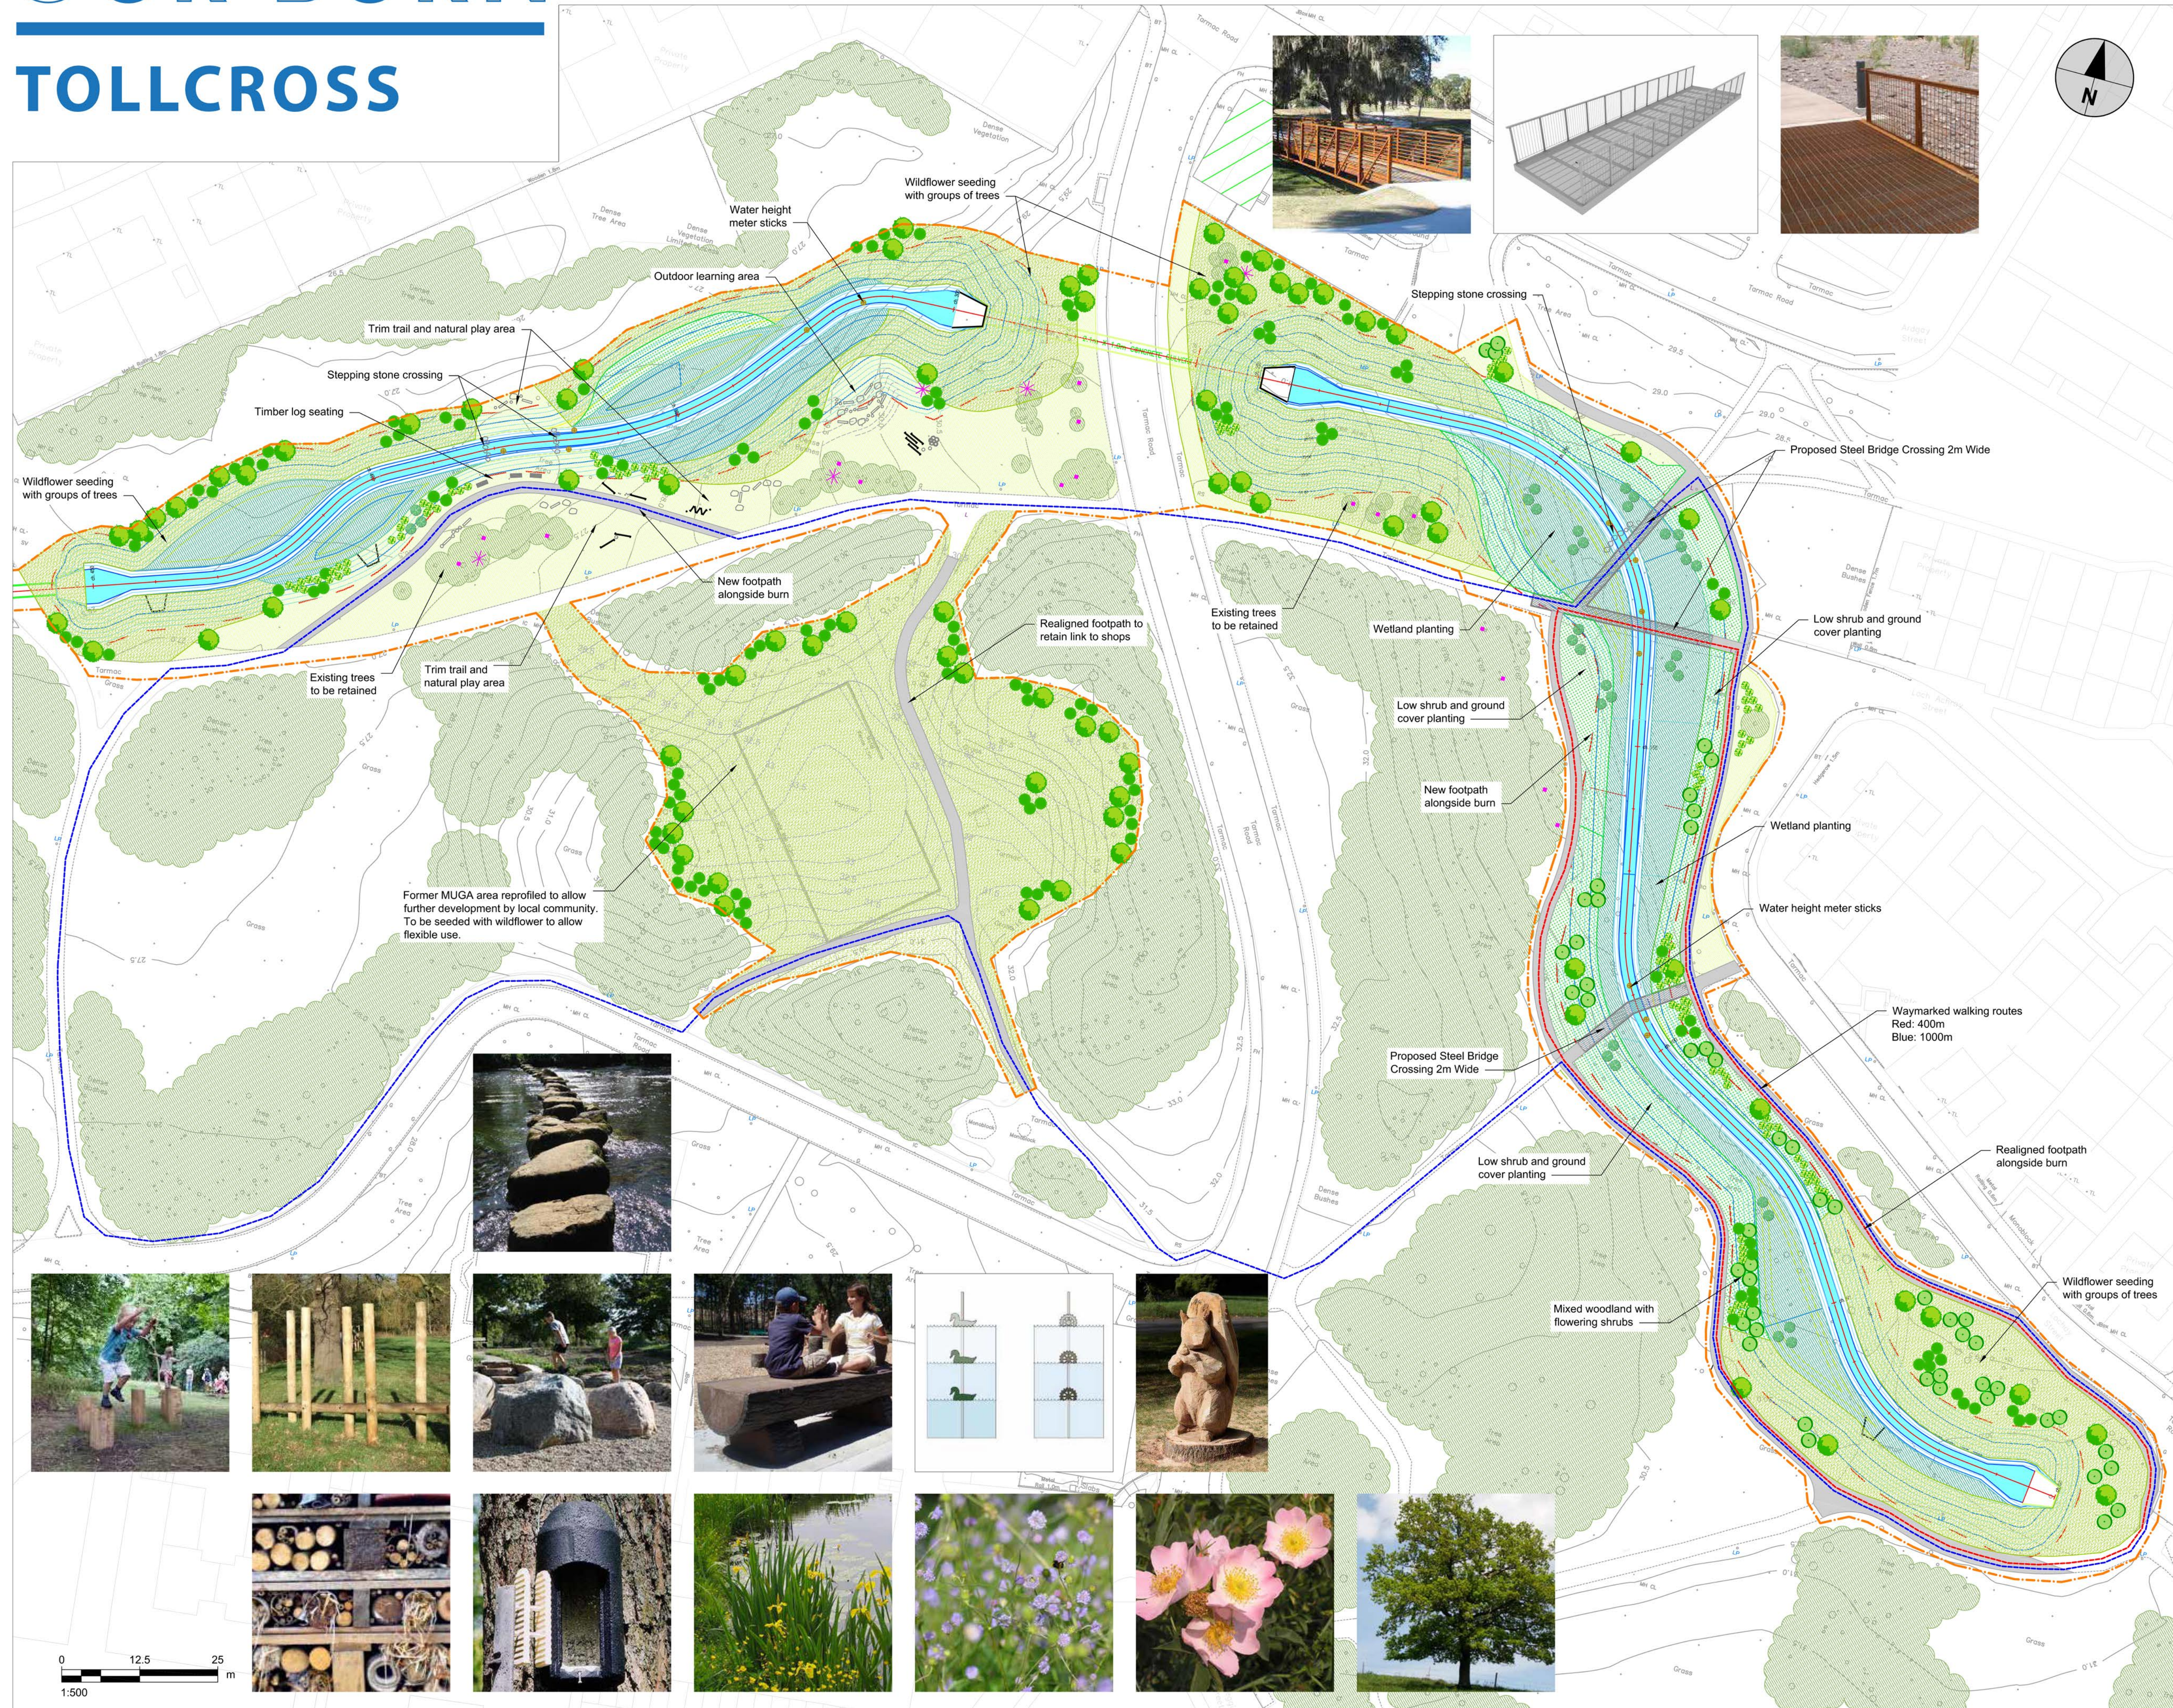

OUR BURN

TOLLCROSS

- Key**
- Project area boundary
 - Existing trees/ woodland to be retained
 - Proposed specimen tree
 - Proposed Birch tree
 - Proposed low willow planting
 - Proposed low tree/ scrub planting
 - Proposed flowering shrub planting
 - Proposed amenity grassland
 - Proposed wildflower seeding
 - Proposed wetland planting
 - Proposed low shrubs and ground cover planting
 - Proposed new tarmac footpath
 - Proposed waymarked walking route, 400m distance
 - Proposed waymarked walking route, 1000m distance
 - Proposed habitat pile / insect hotel, and bat boxes
 - Proposed water height meter sticks